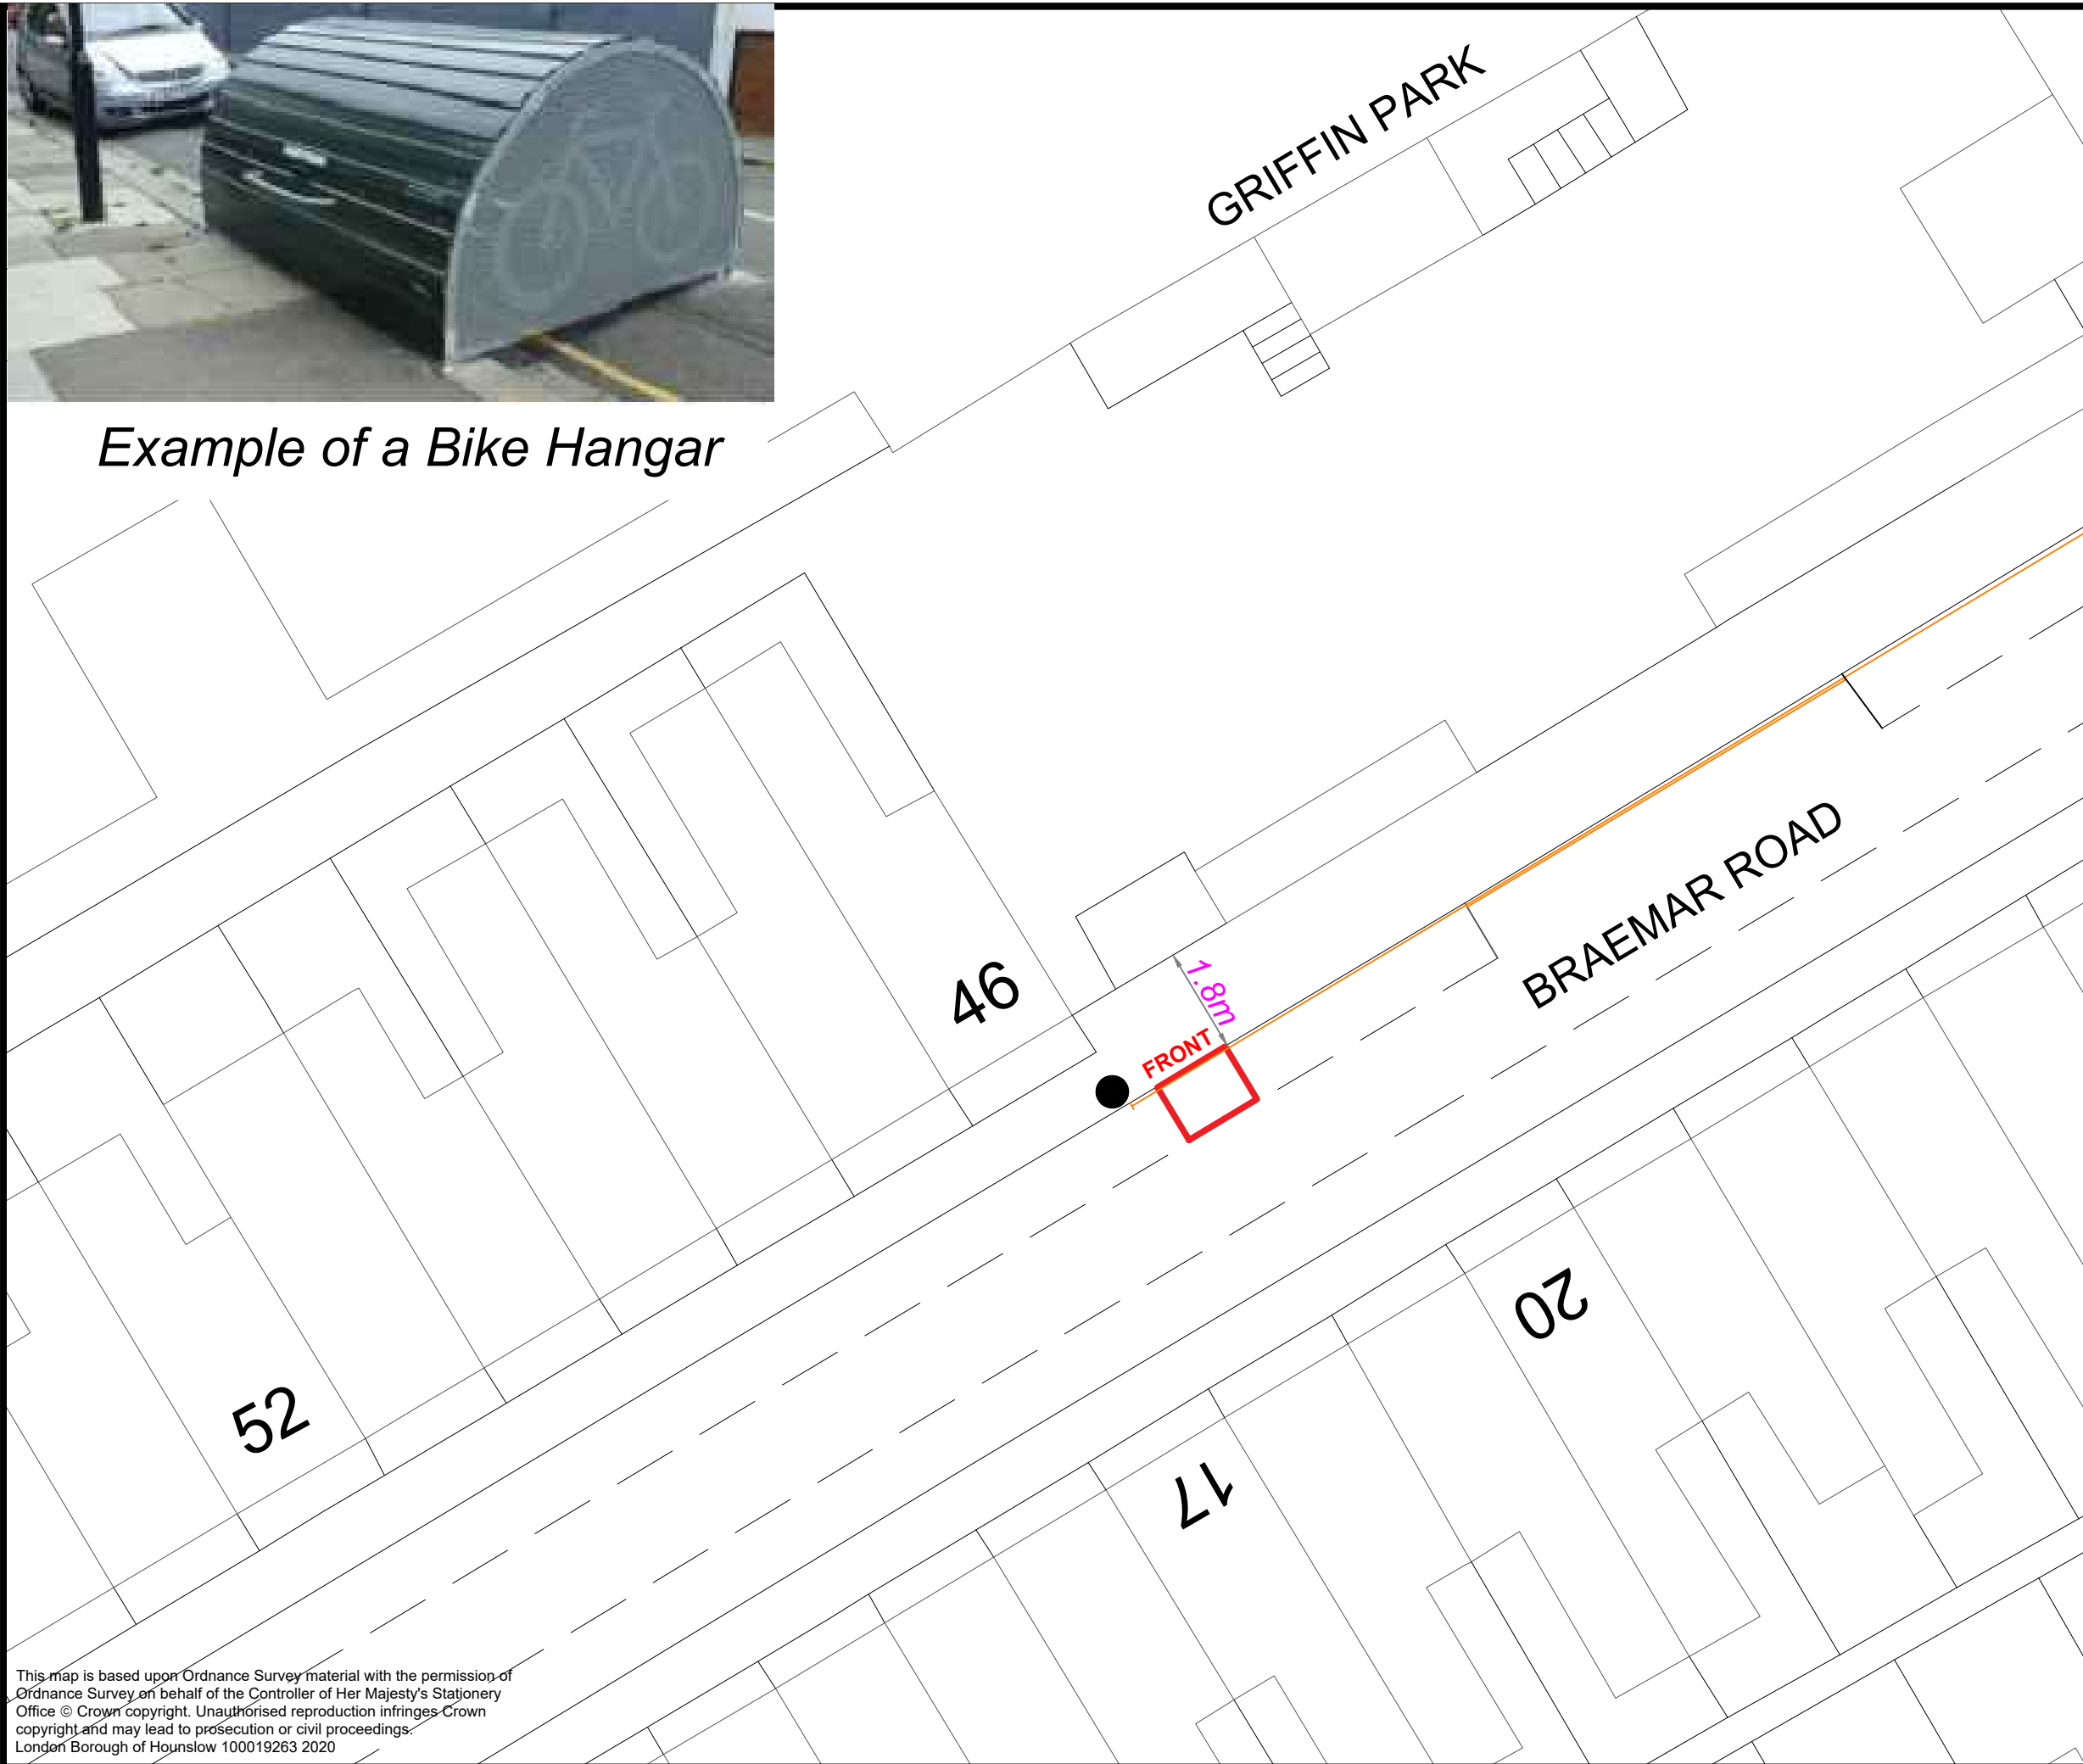

Example of a Bike Hangar

Notes

Key

-  Bike hangar
-  Yellow Lines
-  Pole
-  Parking Bay

Rev	Date	Description

Mark Frost
 Assistant Director Transport, Parking & Environmental Strategy
 Hounslow House
 Hounslow, TW3 3EB

Client
X:\CAD Frames & Templates\Frames_LBH_Logos\Hounslow_Logo.jpg

Project
 Cycle Parking

Drawing Title
 Bikehangar Proposal - Braemar Road

Drawing Status
 FOR INFORMATION

Drawn JM	Approved XXX	Date September 2020	Scale NTS	Size A3
-------------	-----------------	------------------------	--------------	------------

Dwg No CycleParking_BraemarRoad_1	Rev -
--------------------------------------	----------

This map is based upon Ordnance Survey material with the permission of Ordnance Survey on behalf of the Controller of Her Majesty's Stationery Office © Crown copyright. Unauthorised reproduction infringes Crown copyright and may lead to prosecution or civil proceedings. London Borough of Hounslow 100019263 2020