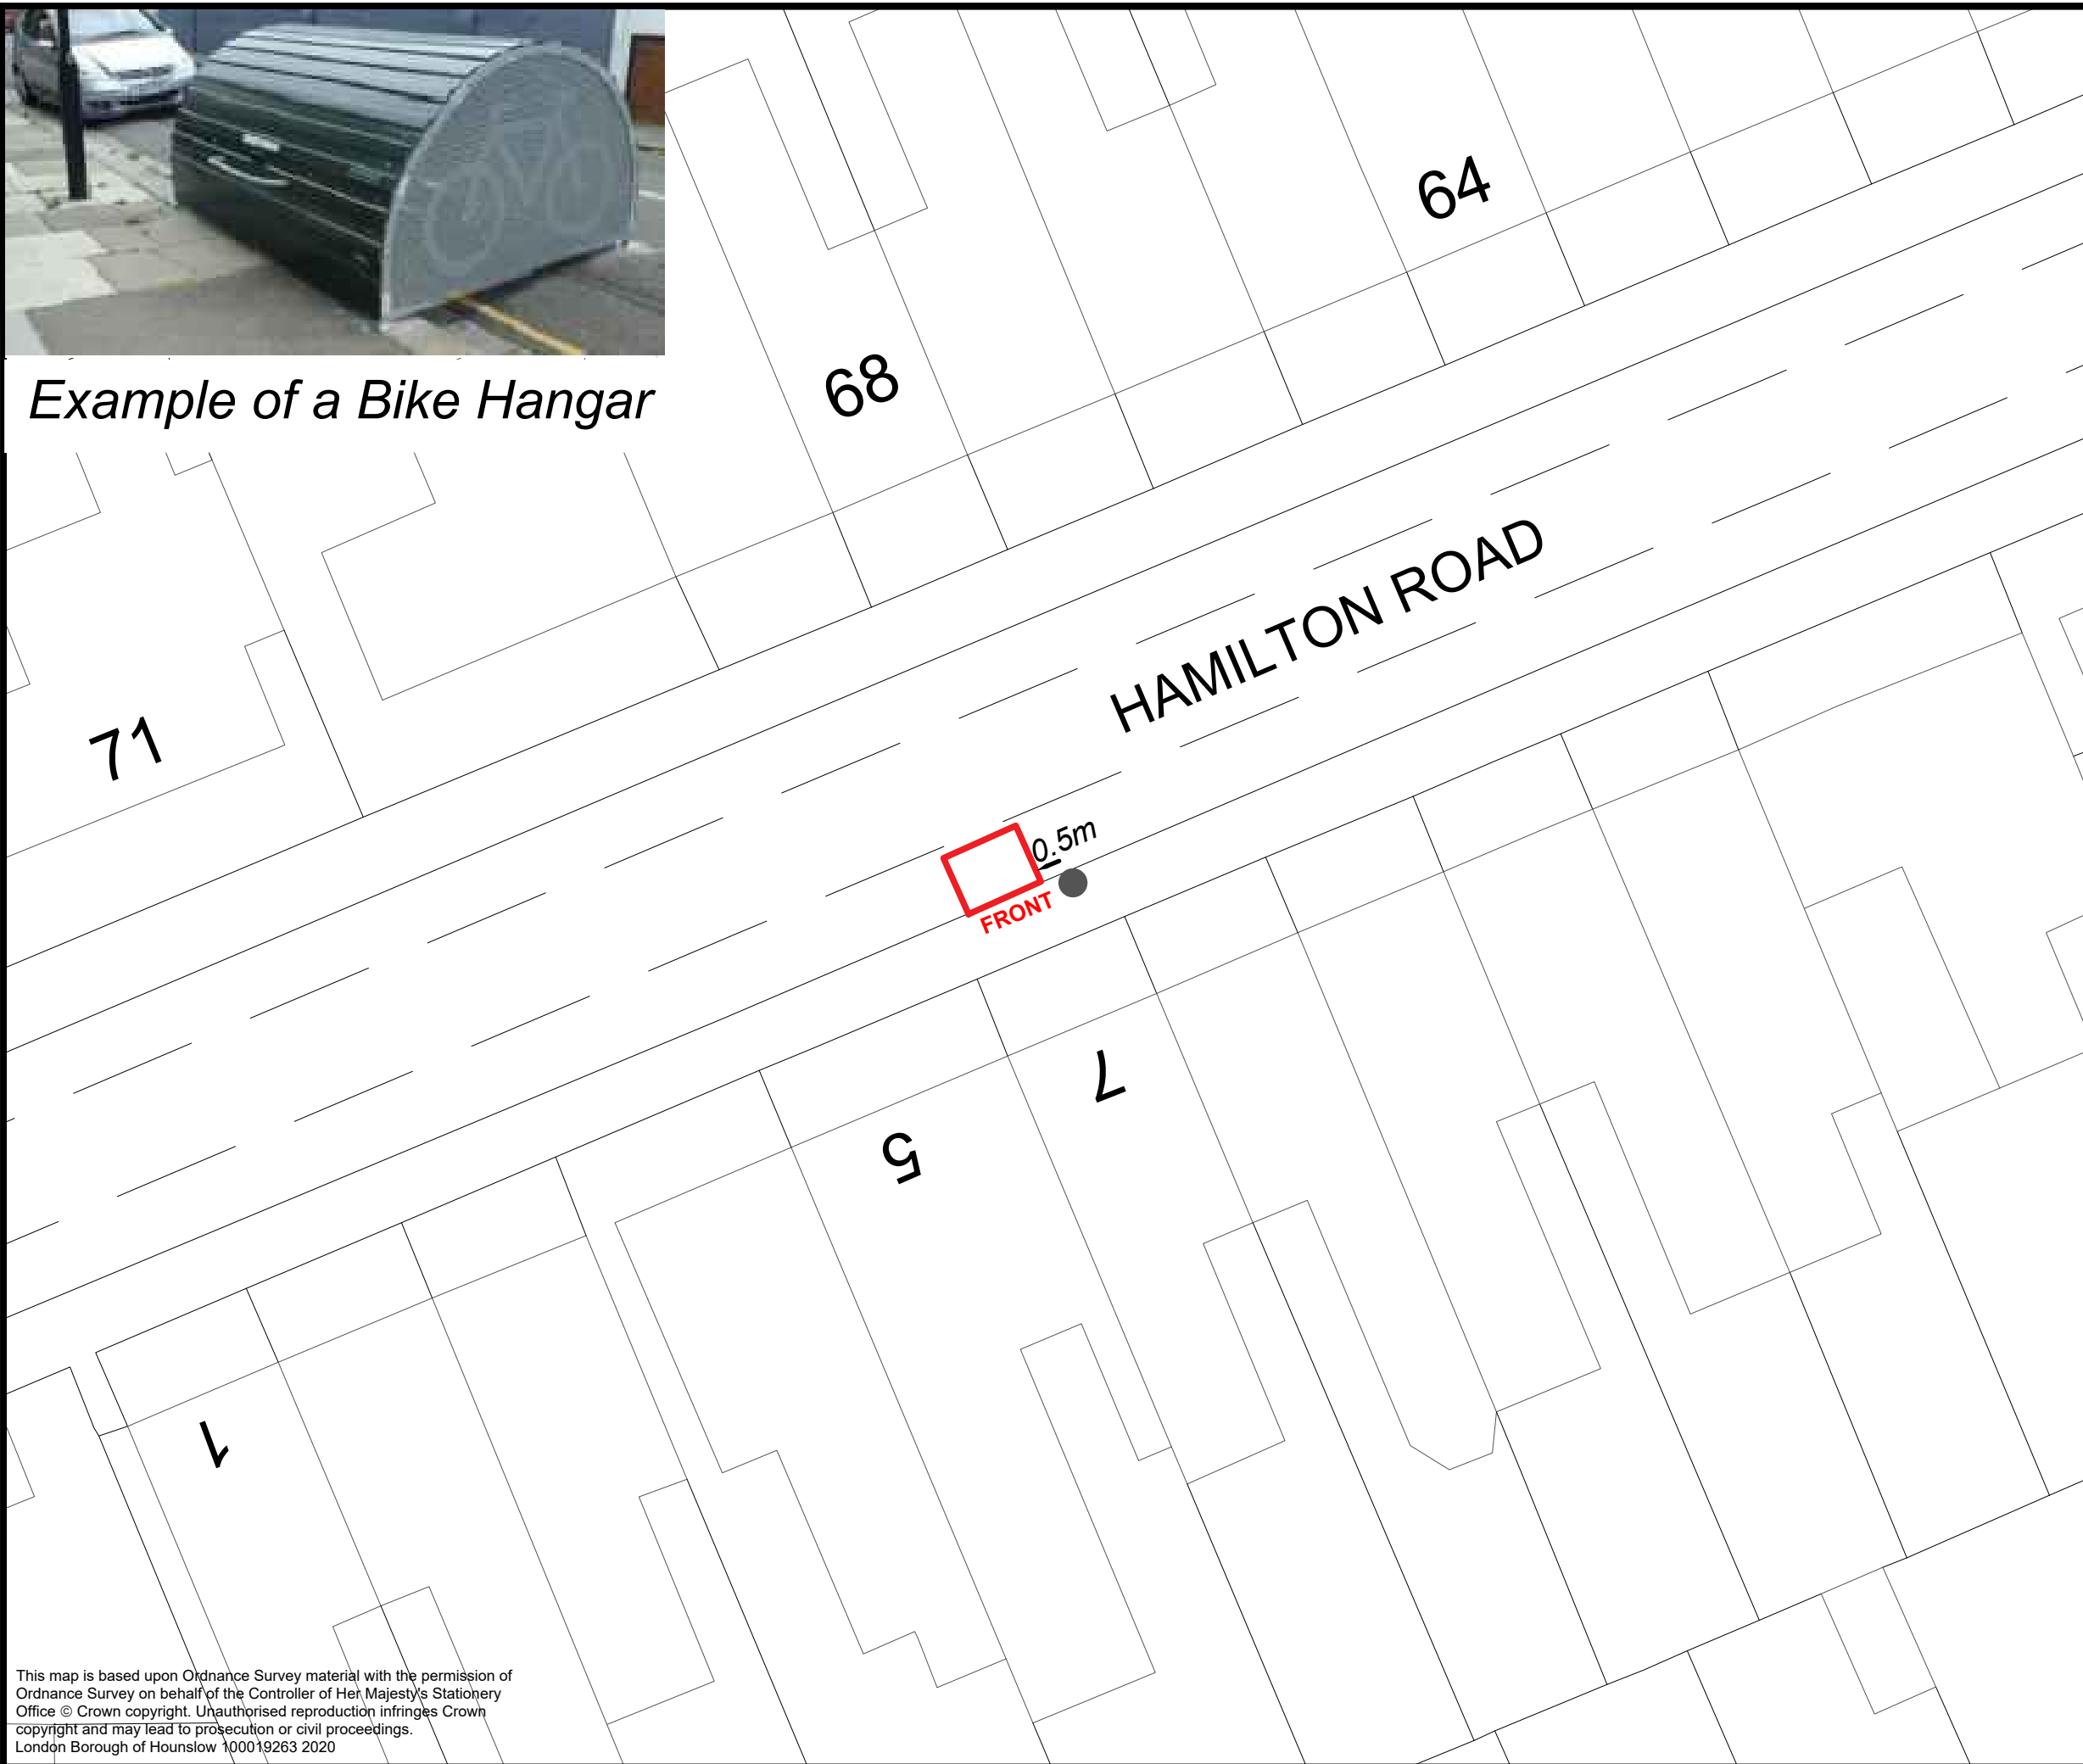

Example of a Bike Hangar

Notes

Key

-  Bike hangar
-  Telegraph Pole
-  Parking Bay

Rev	Date	Description

Mark Frost  
 Assistant Director Transport, Parking & Environmental Strategy  
 Hounslow House  
 Hounslow, TW3 3EB

Client

**London Borough  
of Hounslow**

Project  
 Cycle Parking

Drawing Title  
 Bikehangar Proposal - Hamilton Road

Drawing Status  
 FOR INFORMATION

Drawn JM	Approved XXX	Date September 2020	Scale NTS	Size A3
-------------	-----------------	------------------------	--------------	------------

Drg No CycleParking_HamiltonRoad_1	Rev -
---------------------------------------	----------

This map is based upon Ordnance Survey material with the permission of Ordnance Survey on behalf of the Controller of Her Majesty's Stationery Office © Crown copyright. Unauthorised reproduction infringes Crown copyright and may lead to prosecution or civil proceedings.  
 London Borough of Hounslow 100019263 2020