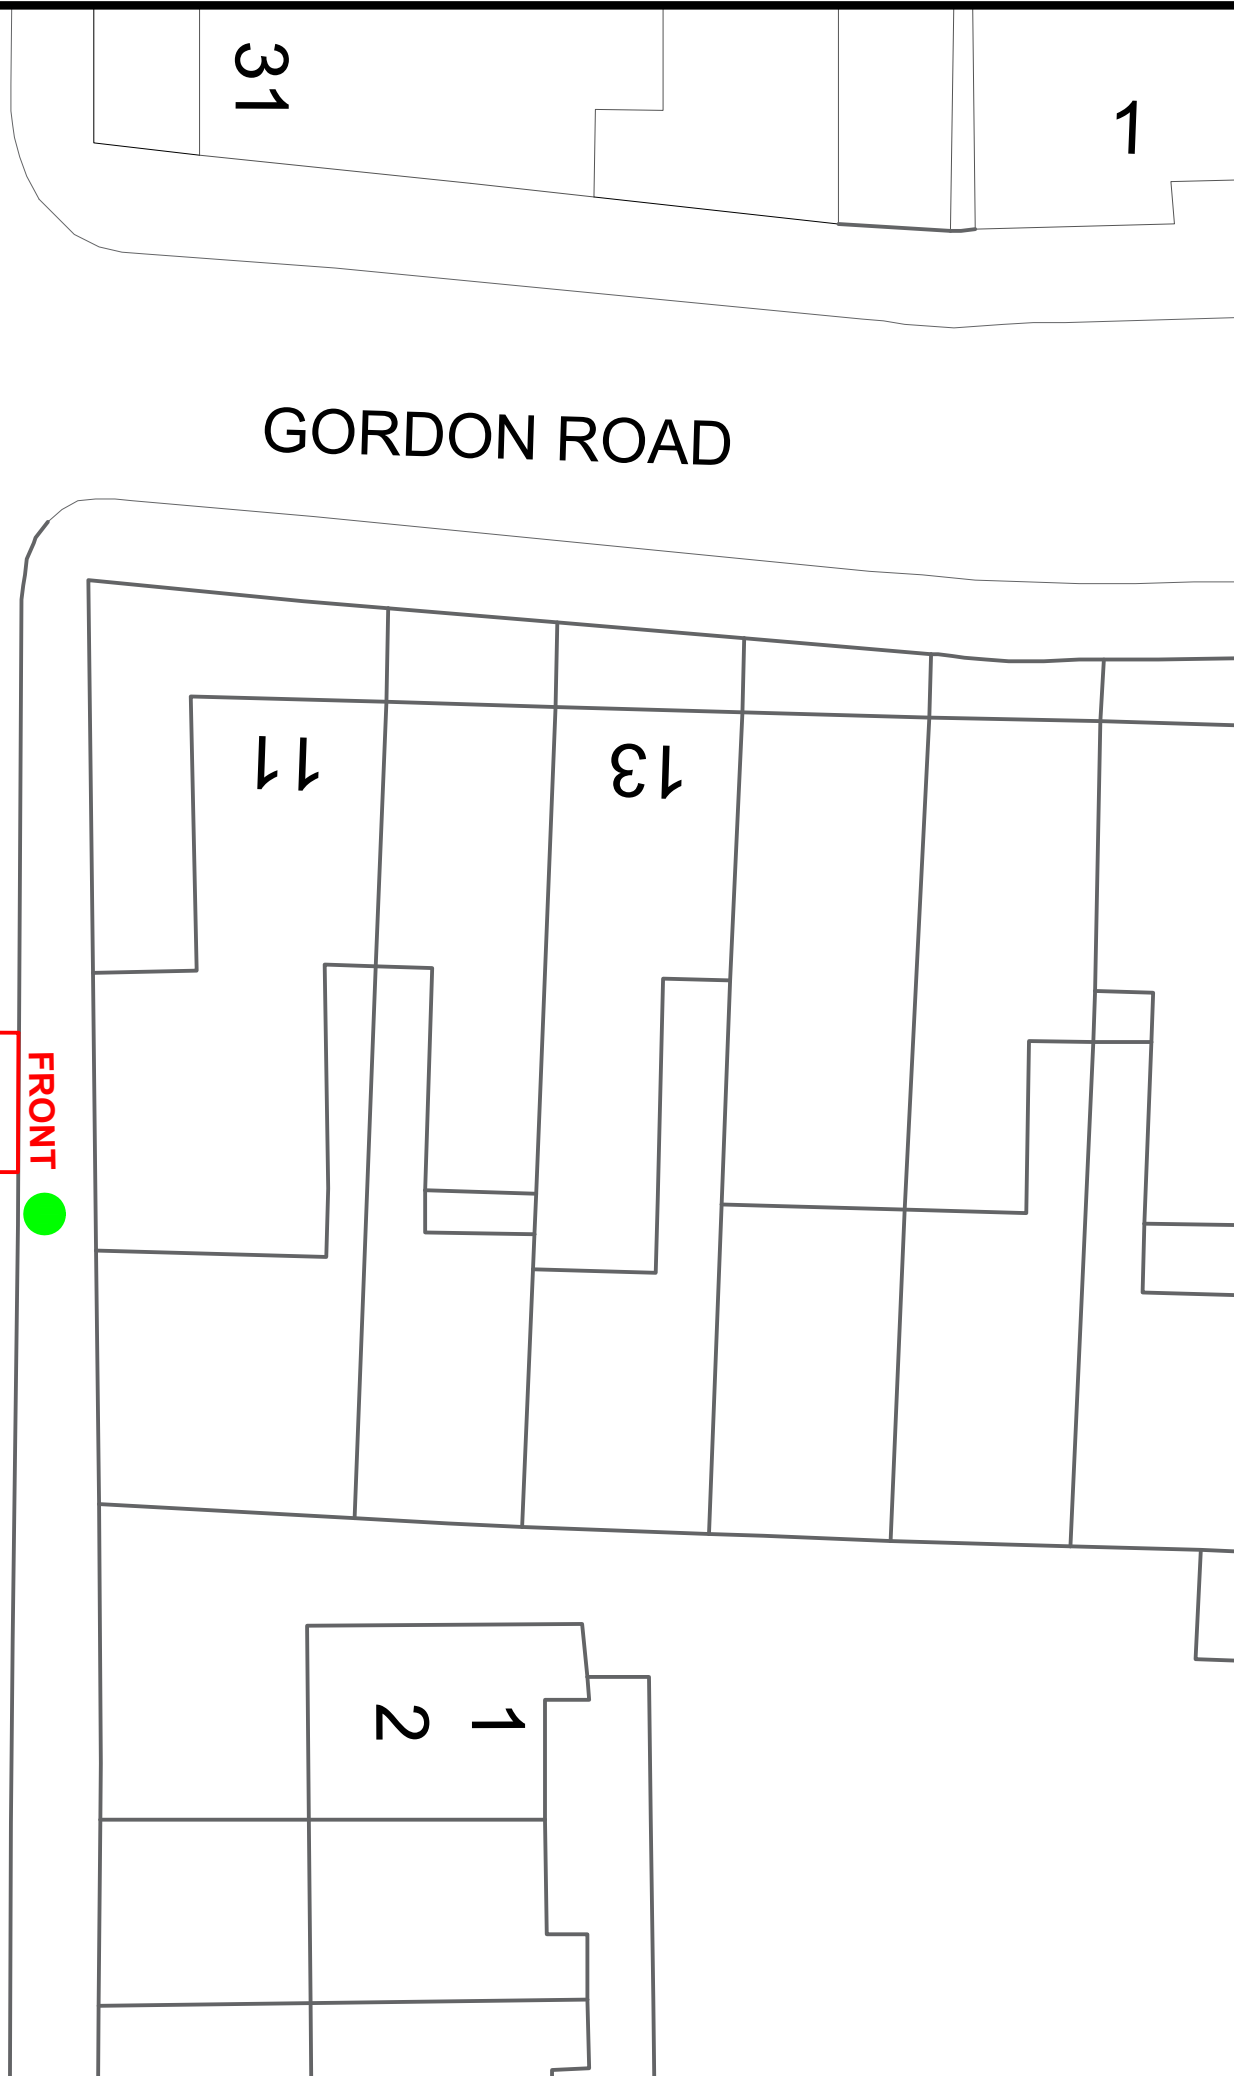

Example of a Bike Hangar

This map is based upon Ordnance Survey material with the permission of Ordnance Survey on behalf of the Controller of Her Majesty's Stationery Office © Crown copyright. Unauthorised reproduction infringes Crown copyright and may lead to prosecution or civil proceedings. London Borough of Hounslow 100019263 2020

WHITEHALL PARK ROAD

Notes

Key

Bike hangar

Tree

Rev	Date	Description
-	-	-

Mark Frost  
Assistant Director Transport, Parking & Environmental Strategy  
Hounslow House  
Hounslow, TW3 3EB

Client  **London Borough of Hounslow** 