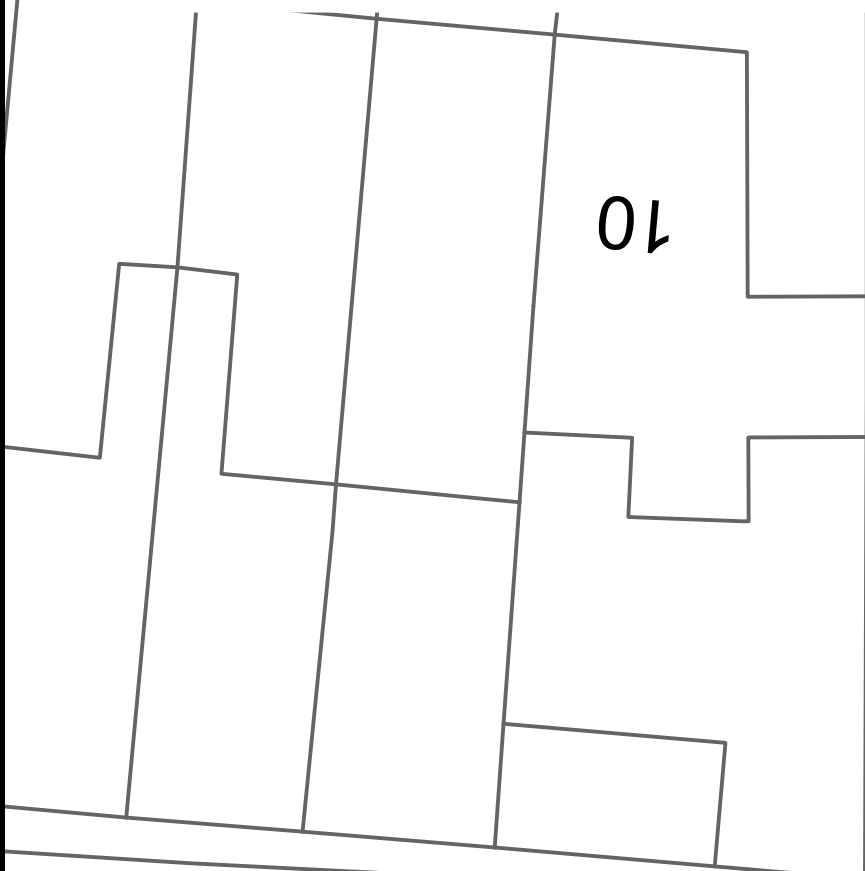

Example of a Bike Hangar

This map is based upon Ordnance Survey material with the permission of Ordnance Survey on behalf of the Controller of Her Majesty's Stationery Office © Crown copyright. Unauthorised reproduction infringes Crown copyright and may lead to prosecution or civil proceedings. London Borough of Hounslow 100019263 2020

WHITEHALL PARK ROAD

Notes

Key

Bike hangar

Tree

Rev	Date	Description
-	-	-

Mark Frost  
Assistant Director Transport, Parking & Environmental Strategy  
Hounslow House  
Hounslow, TW3 3EB

Client  **London Borough of Hounslow** 